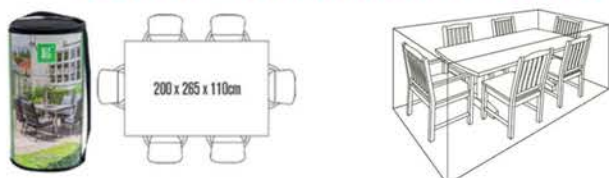

Six Seat Furniture Cover